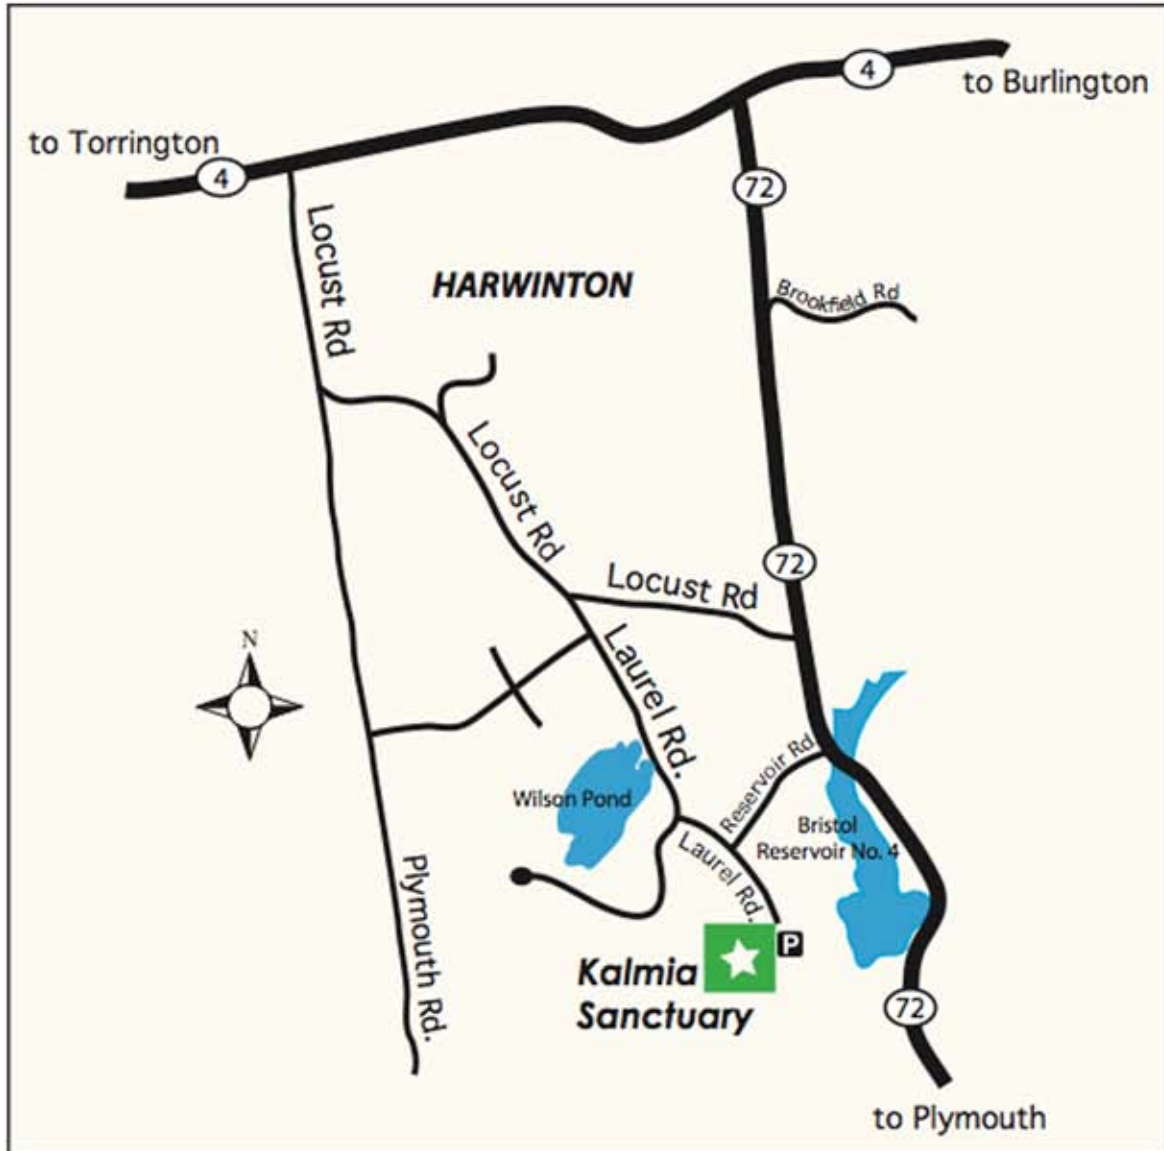

# Kalmia Sanctuary

Driving directions:

41.743163, -73.024845

Kalmia Sanctuary can be reached by Rt 72 in Harwinton, CT. Take Locust Road off Route 72. Go left onto Laurel Road. Follow Laurel Road to the end. Kalmia Sanctuary will be on your right. Follow the sign to the parking area.

Please do not park in the driveway that is along the house. It is reserved for the tenant that resides here.